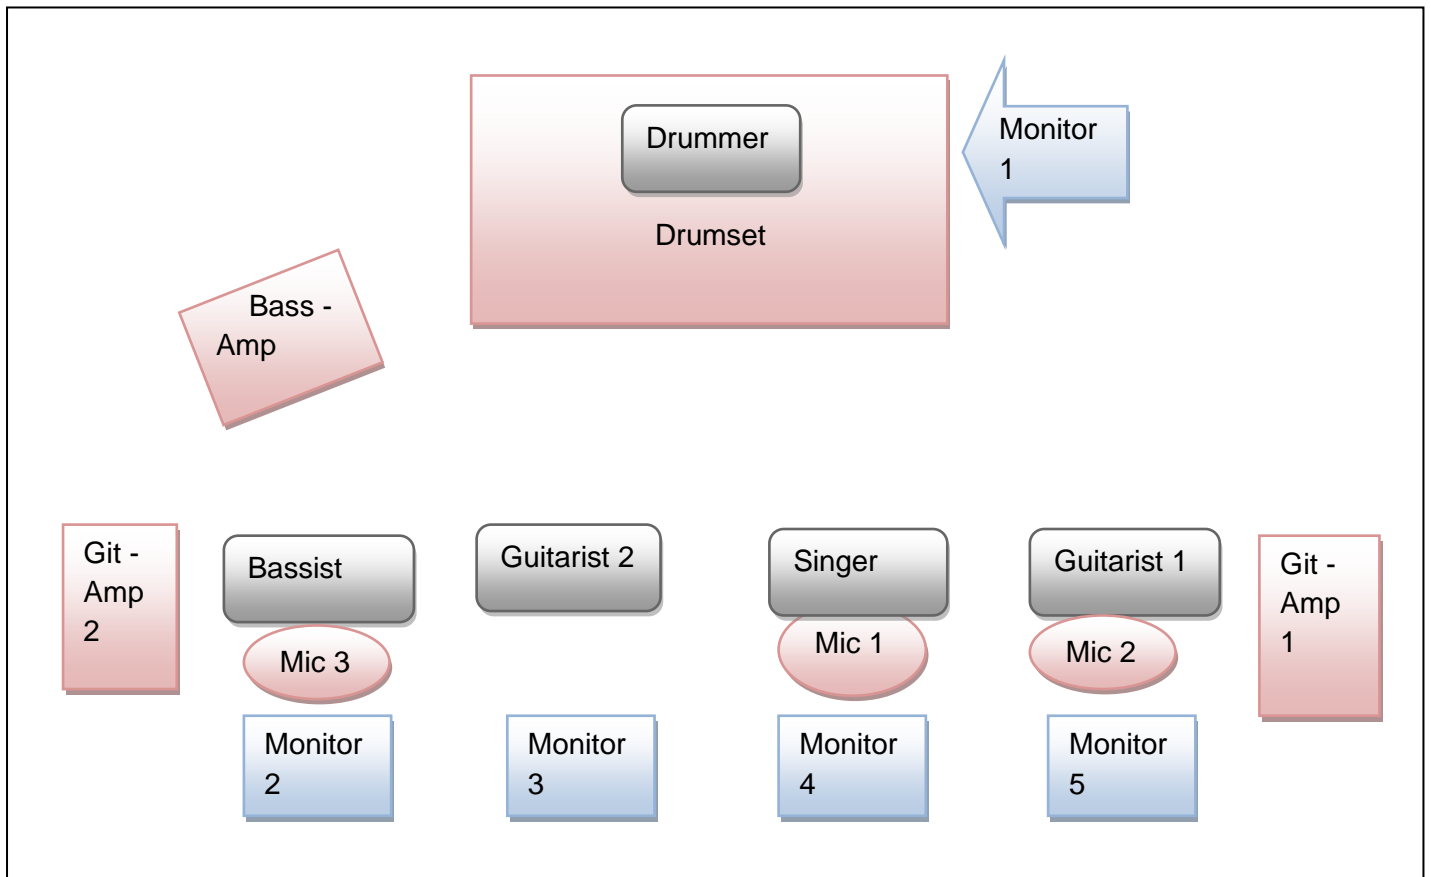

INSANITY

TECH RIDER

Contact: booking@insanity.ch

Drumset	Tama Rockstar, right handed 1x Bassdrum 22x18" 1x Snare 14x6" 1x Hi-Hat 2 (-3) x Toms 12x9", (13x10"), 16x14" Floortom 2x Overhead Ride, 2x Crash, China
Git-Amp 1	Helix Stomp Preamp + Palmer Poweramp 400W + 4x12" Orange Cabinet 16 Ohm <i>Use microphone to the cabinet</i>
Git-Amp 2	Helix Stomp Preamp + Palmer Poweramp 400W + 4x12" Orange Cabinet 16 Ohm <i>Use microphone to the cabinet</i>
Bass-Amp	Ampeg SVT-4 Pro Head + 8x10" Ampeg Cabinet + Tech21 Bass Driver DI-Box <i>Take either DI-Signal from Bass Driver, or use microphone to the cabinet.</i>
Vocals	Same level of volume on all three microphones